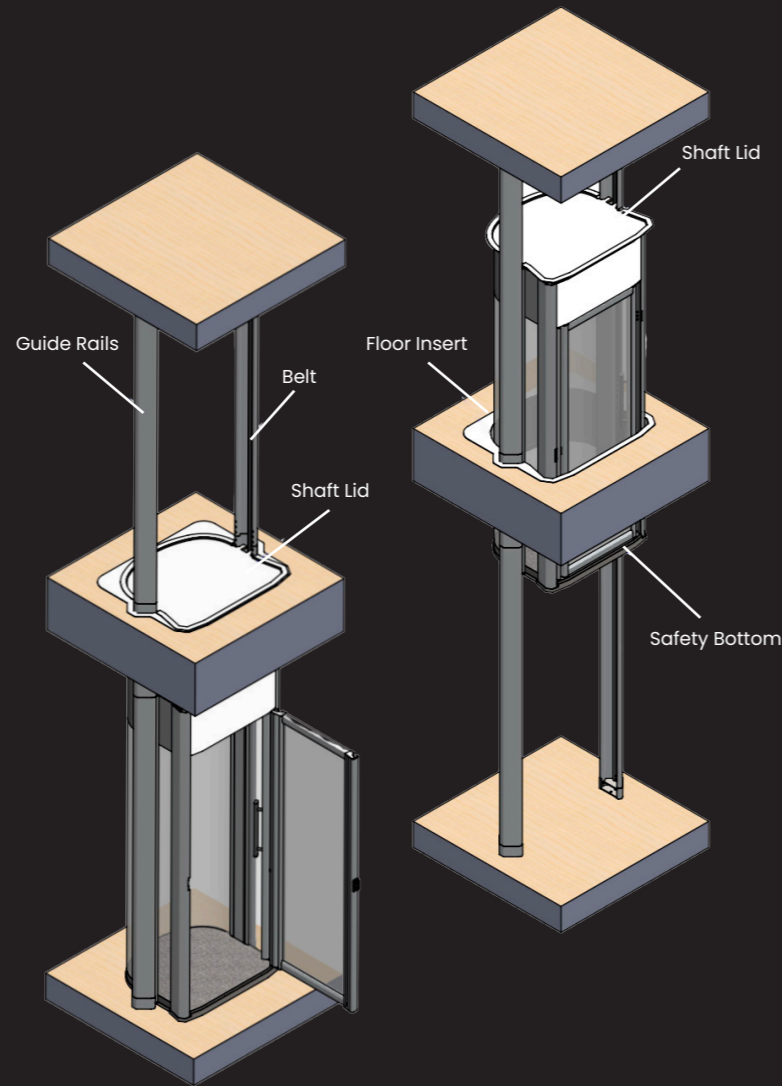

OUR STORY

shottonlifts

OLYMPUS

Compact Vertical Travel

The Olympus Lift provides safe and convenient vertical transportation, making it an excellent solution for individuals who struggle with stairs. Featuring a lightweight and aesthetic design, the elevator seamlessly integrates into your home occupying minimal space. The straightforward installation process helps you save both time and money, allowing you to start using your new lift the day after installation concludes. For those seeking a reliable and convenient way to move between floors, the Olympus lift is an indispensable addition to any home.

- Quick and easy installation
- No lift shaft required
- Safe and innovative design
- Comfortable and stylish

Technical Specifications

2 Stops

Travel Height
Minimum: 2400mm
Maximum: 3000mm

Shaft Dimension
Width: 1046mm
Length: 731mm

No Pit Required

Auto-Dialer
2N - GSM (4G) 2N

Load Capacity
170kg - 2 Persons

Door
Width: 1046mm
Height: 1920mm

Ceiling Height
Lower Level Min: 2000mm
Upper Level Min: 2370mm

Belt Driven System

Aluminium Guide Rails

Platform Thickness
65mm

Plexiglass Walls

Internal Cabin Dimension
Width: 775mm
Length: 665mm
Height: 1920mm

Control Panel
Emergency Button, Up Button, Down Button, Alarm Button, 2 Remote Controllers

Safety Features
Safety Bottom Plate, Over Weight Sensor, Belts Tension Sensor