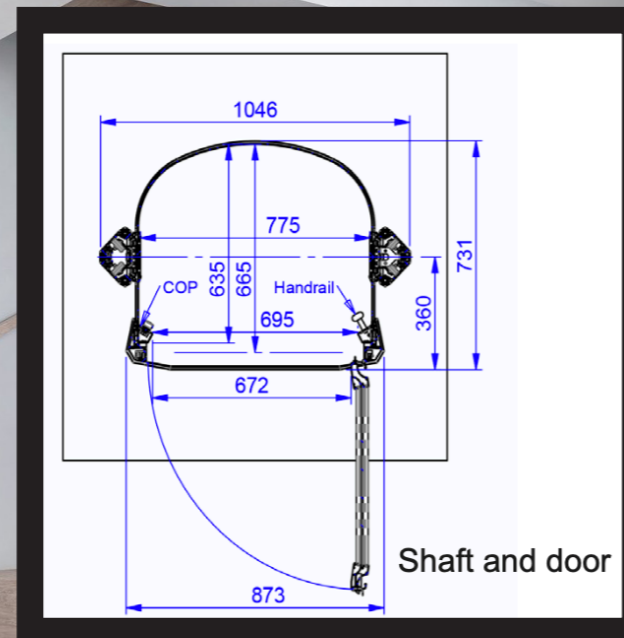

OLYMPUS

Compact Vertical Travel

The Olympus Lift provides safe and convenient vertical transportation, making it an excellent solution for individuals who struggle with stairs. Featuring a lightweight and aesthetic design, the elevator seamlessly integrates into your home occupying minimal space. The straightforward installation process helps you save both time and money, allowing you to start using your new lift the day after installation concludes. For those seeking a reliable and convenient way to move between floors, the Olympus lift is an indispensable addition to any home.

- Quick and easy installation
- No lift shaft required
- Safe and innovative design
- Comfortable and stylish

Technical Specifications

2 Stops

Travel Height
Minimum: 2400mm
Maximum: 3000mm

Shaft Dimension
Width: 1046mm
Length: 731mm

No Pit Required

Auto-Dialer
2N - GSM (4G) 2N

Load Capacity
170kg - 2 Persons

Door
Width: 1046mm
Height: 1920mm

Ceiling Height
Lower Level Min: 2000mm
Upper Level Min: 2370mm

Belt Driven System

Aluminium Guide Rails

Platform Thickness
65mm

Plexiglass Walls

Internal Cabin Dimension
Width: 775mm
Length: 665mm
Height: 1920mm

Control Panel
Emergency Button, Up Button, Down Button, Alarm Button, 2 Remote Controllers

Safety Features
Safety Bottom Plate, Over Weight Sensor, Belts Tension Sensor

Options
RAL Colour, Floor Indicator - Drop Seat