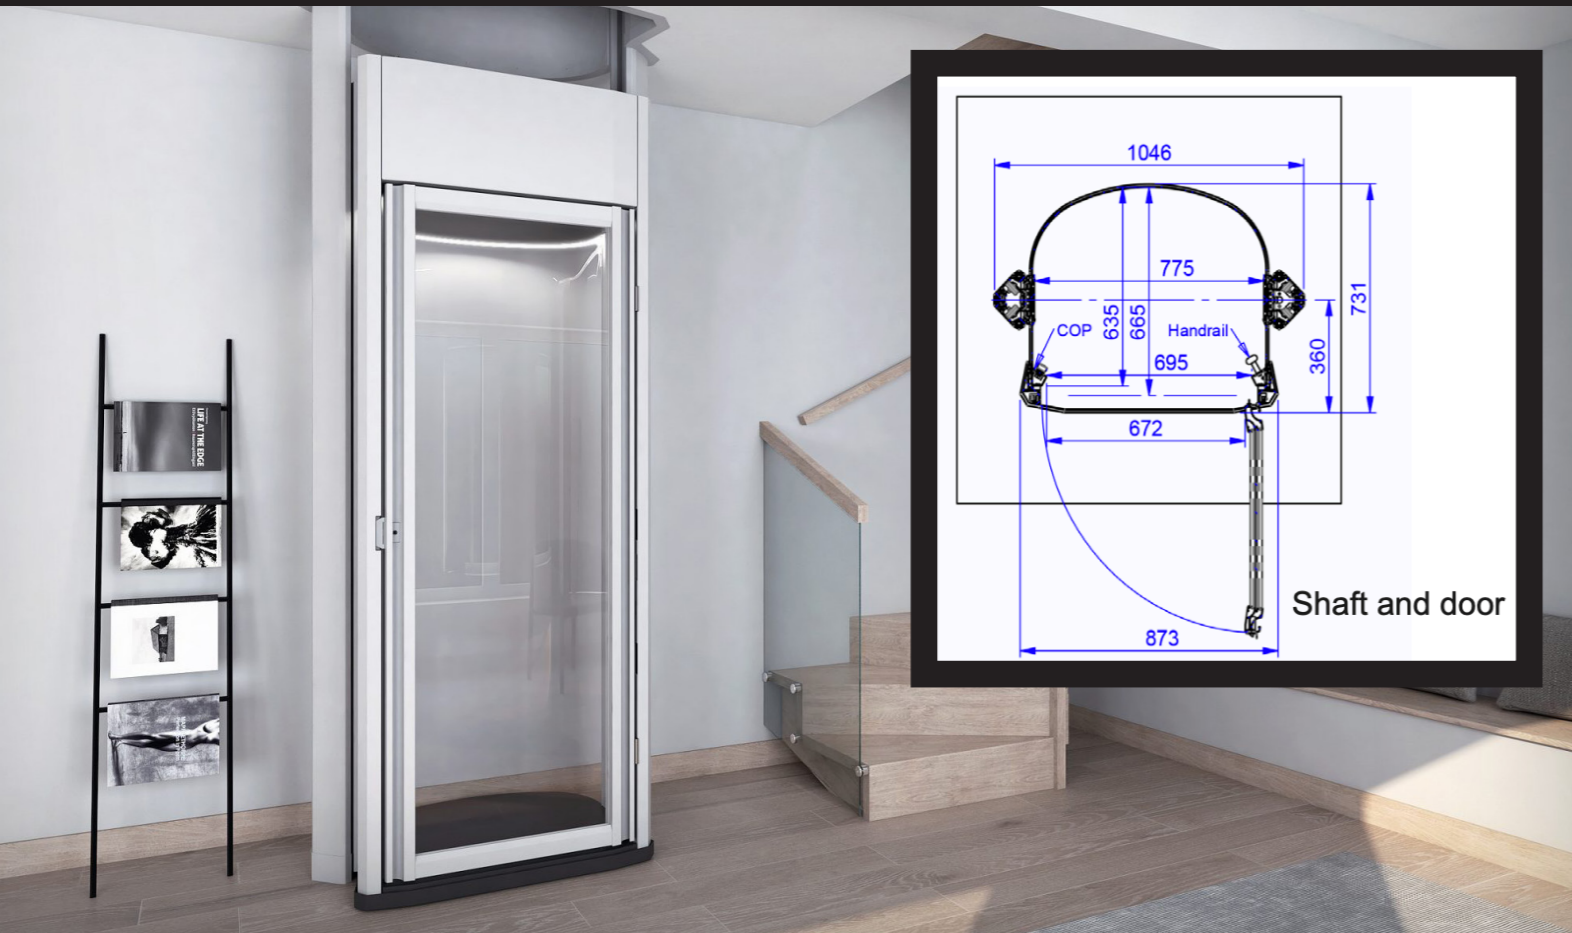

OLYMPUS

Compact Vertical Travel

The Olympus Lift provides safe and convenient vertical transportation, making it an excellent solution for individuals who struggle with stairs. Featuring a lightweight and aesthetic design, the elevator seamlessly integrates into your home occupying minimal space. The straightforward installation process helps you save both time and money, allowing you to start using your new lift the day after installation concludes. For those seeking a reliable and convenient way to move between floors, the Olympus lift is an indispensable addition to any home.

- Quick and easy installation
- No lift shaft required
- Safe and innovative design
- Comfortable and stylish

Technical Specifications

2 Stops

Travel Height
Minimum: 2400mm
Maximum: 3000mm

Shaft Dimension
Width: 1046mm
Length: 731mm

No Pit Required

Auto-Dialer
2N - GSM (4G) 2N

Load Capacity
170kg - 2 Persons

Door
Width: 1046mm
Height: 1920mm

Ceiling Height
Lower Level Min: 2000mm
Upper Level Min: 2370mm

Belt Driven System

Aluminium Guide Rails

Platform Thickness
65mm

Plexiglass Walls

Internal Cabin Dimension
Width: 775mm
Length: 665mm
Height: 1920mm

Control Panel
Emergency Button, Up Button, Down Button, Alarm Button, 2 Remote Controllers

Safety Features
Safety Bottom Plate, Over Weight Sensor, Belts Tension Sensor

Options
RAL Colour, Floor Indicator - Drop Seat